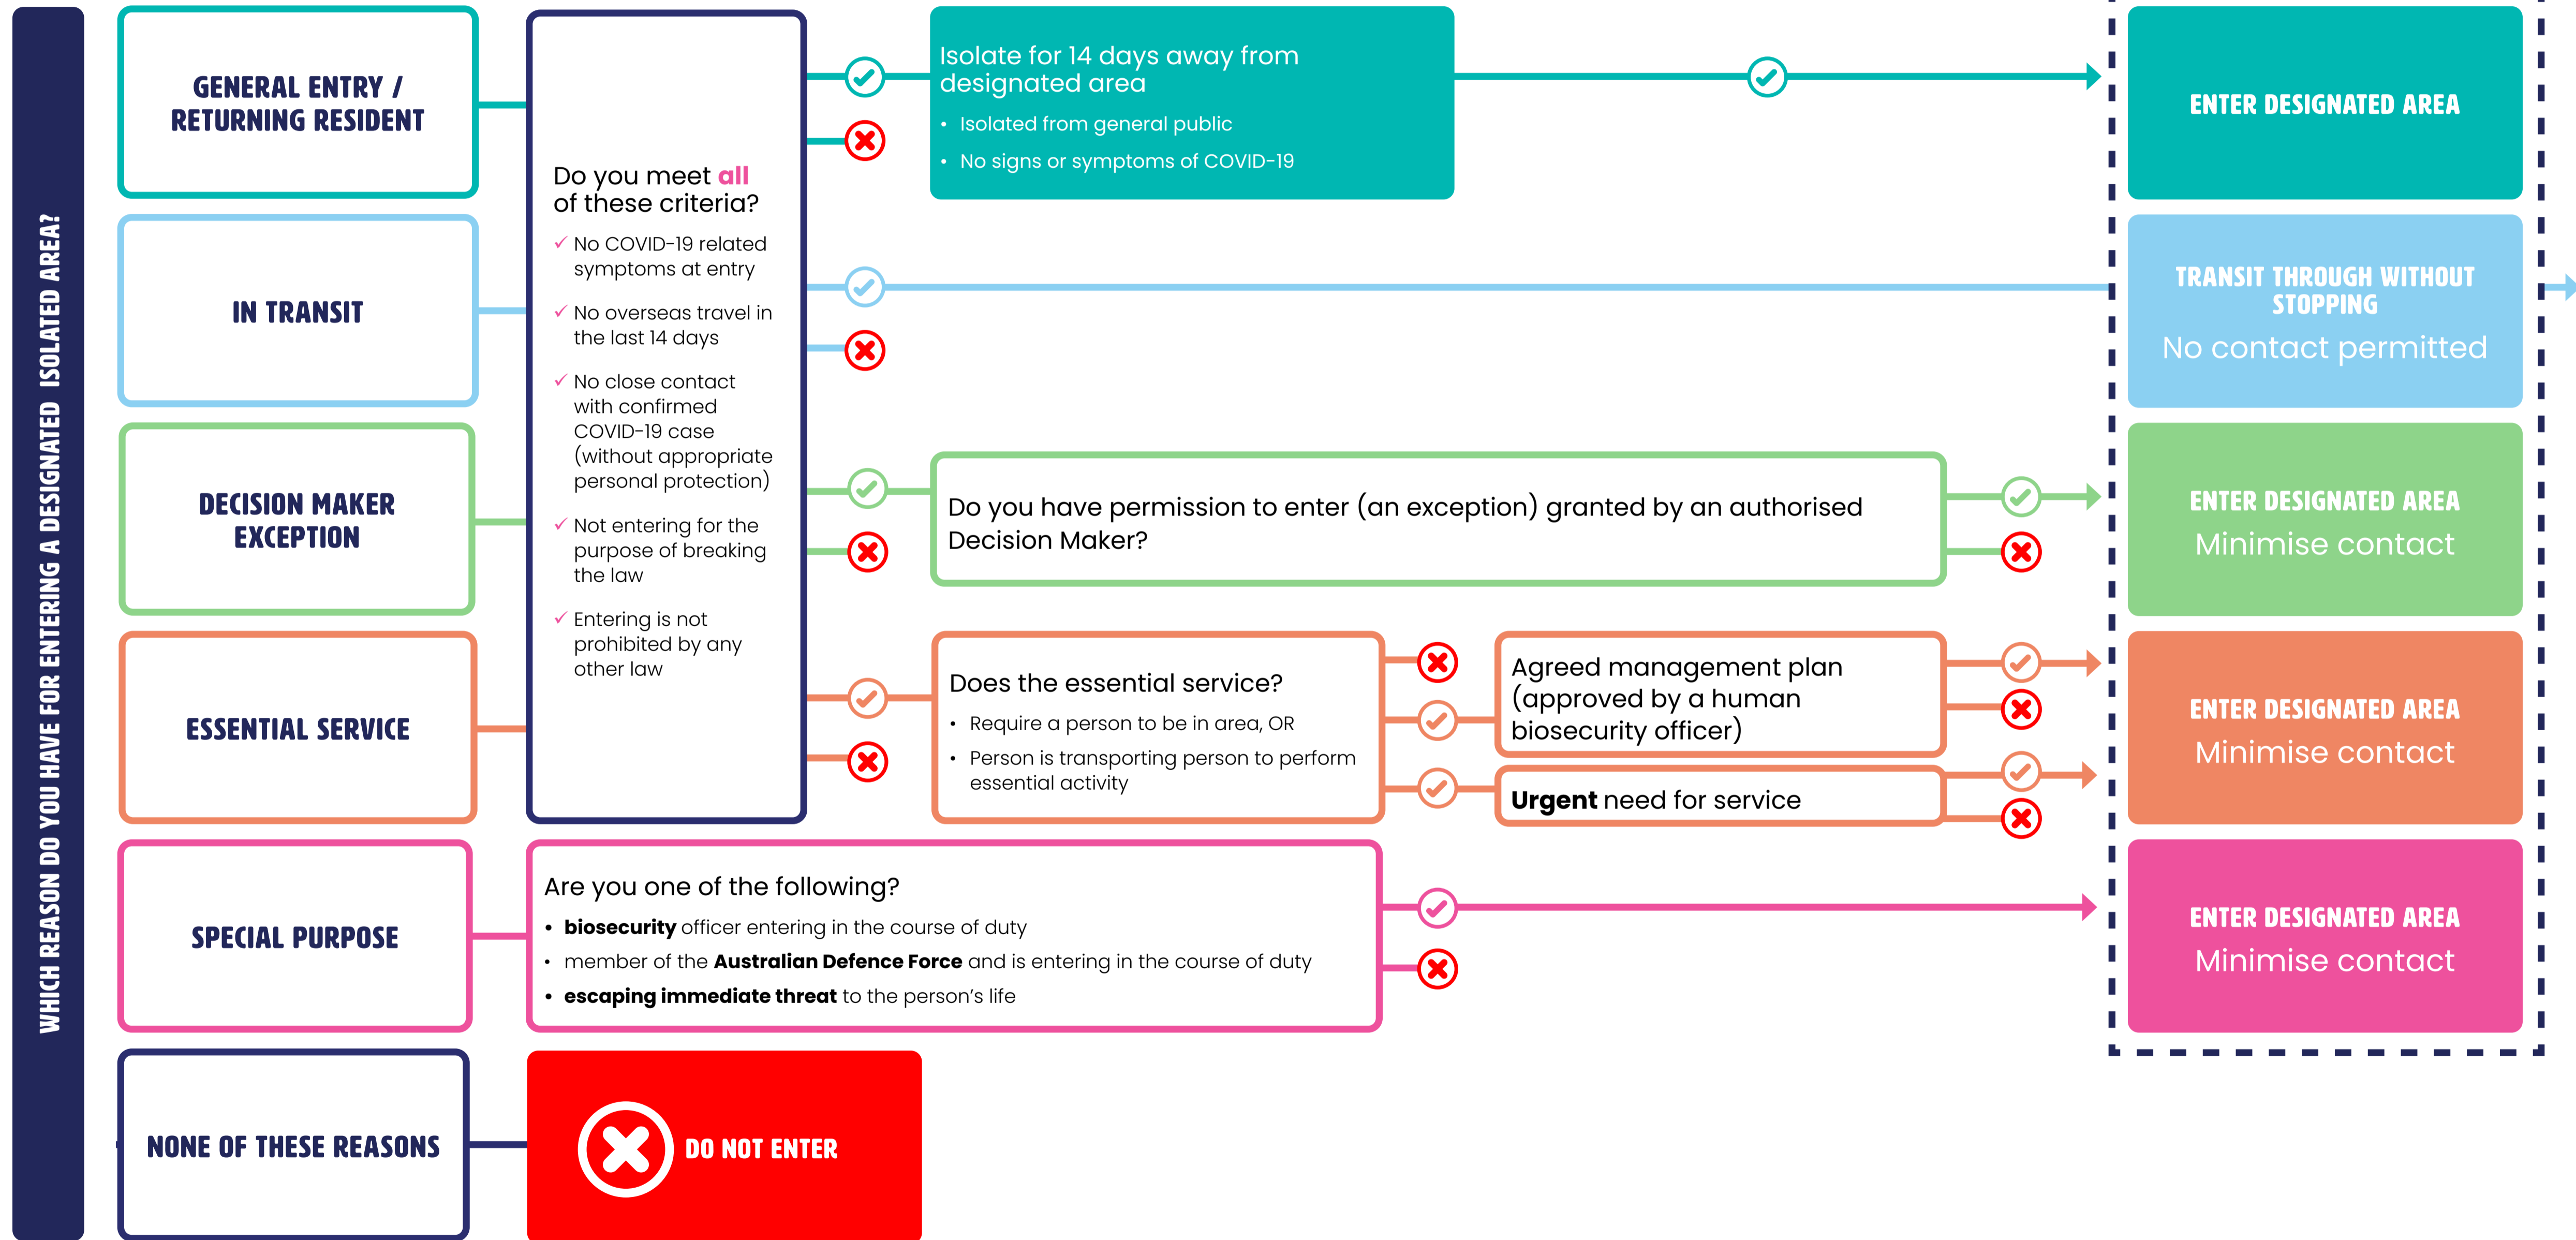

KEEPING COMMUNITIES SAFE FROM CORONAVIRUS: REMOTE AREA TRAVEL RESTRICTIONS

The Australian Government is working to minimise the exposure of Coronavirus to remote and very remote communities. Access to these communities has been restricted to protect community members from the spread of Coronavirus. It's important that every service provider, Government agency and industry follow the guidelines on entering designated remote areas to help stop the spread of Coronavirus.

* Additional entry allowances apply for crossings between areas (water and land) where both the start and end point of the transit are within the designated area and also across adjoining designated areas